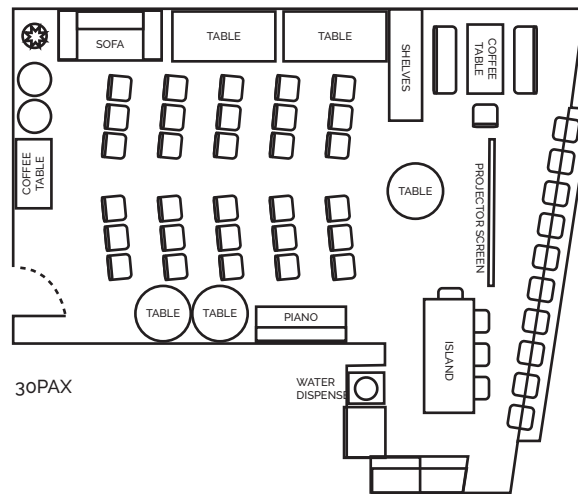

**BREW HOUSE AS-IS**

37PAX

**BREW HOUSE THEATRE STYLE A**

30PAX

**BREW HOUSE THEATRE STYLE B**

30PAX

**BREW HOUSE U SHAPE**

22PAX