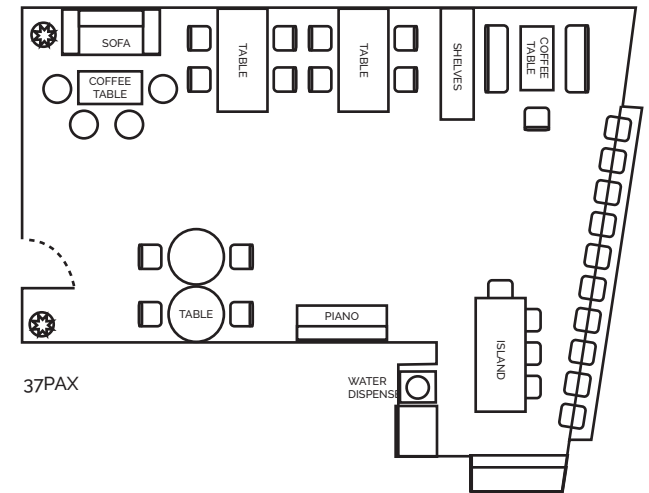

**BREW HOUSE AS-IS**

37PAX

**BREW HOUSE THEATRE STYLE A**

30PAX

**BREW HOUSE THEATRE STYLE B**

30PAX

**BREW HOUSE U SHAPE**

22PAX