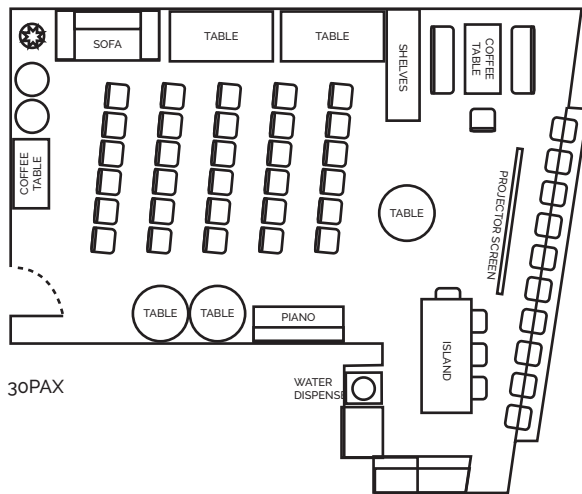

**BREW HOUSE AS-IS**

37PAX

**BREW HOUSE THEATRE STYLE A**

30PAX

**BREW HOUSE THEATRE STYLE B**

30PAX

**BREW HOUSE U SHAPE**

22PAX