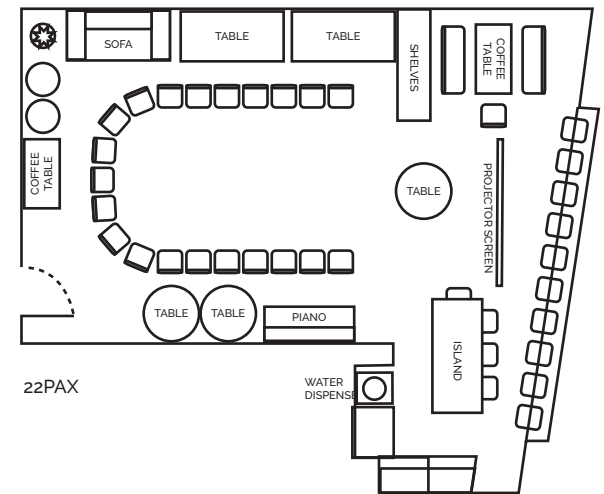

**BREW HOUSE AS-IS**

37PAX

**BREW HOUSE THEATRE STYLE A**

30PAX

**BREW HOUSE THEATRE STYLE B**

30PAX

**BREW HOUSE U SHAPE**

22PAX